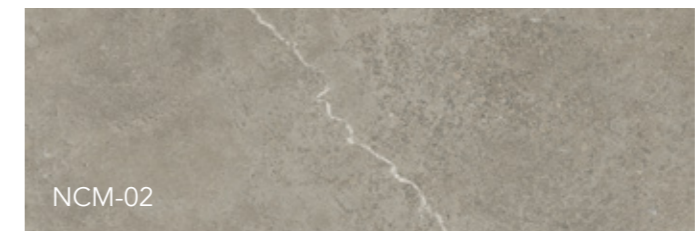

Let the immensity of nature
inspire in all the possible
ways, with contemporary,
classic and modern finishes.

COLORS OVERVIEW

NWM-01 **WHITE MARBLE**

NWM-01

NBM-02 **BLACK MARBLE**

NWM-02 **WHITE MARBLE**

NBM-01 **BLACK MARBLE**

NWT-01 **WHITE TREVORE**

NWT-01

NPM-01 PEARL MARBLE

NPM-01

NCM-02 **CORINTIA MARBLE**

NMC-01 **MOUNTAIN CLAY**

NAR-03 **ARGENTA MARBLE**

NCR-03 **CRETE MARBLE**