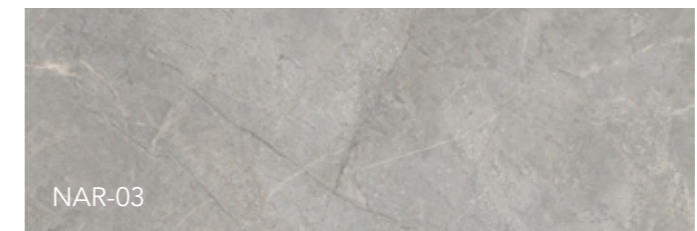

Let the immensity of nature
inspire in all the possible
ways, with contemporary,
classic and modern finishes.

COLORS OVERVIEW

NWM-01 **WHITE MARBLE**

NWM-01

NBM-02 **BLACK MARBLE**

NWM-02 **WHITE MARBLE**

NBM-01 **BLACK MARBLE**

NWT-01 **WHITE TREVORE**

NWT-01

NPM-01 PEARL MARBLE

NPM-01

NCM-02 **CORINTIA MARBLE**

NMC-01 **MOUNTAIN CLAY**

NAR-03 **ARGENTA MARBLE**

NCR-03 **CRETE MARBLE**